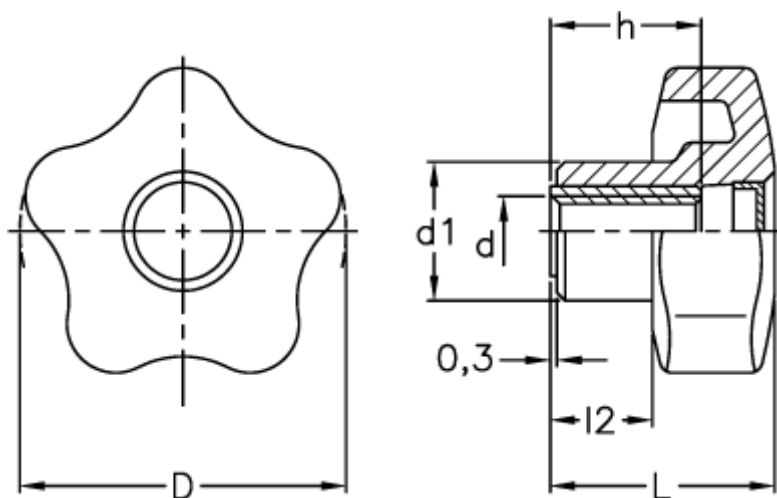

Data Sheet

Article number: 2302150564
Description: E+G Lobe knob
VCT.40 AE-V0 B-M8

Measures

D	= 40
d1	= 17
d 6H	= M8
h	= 18
L	= 27
l2	= 12